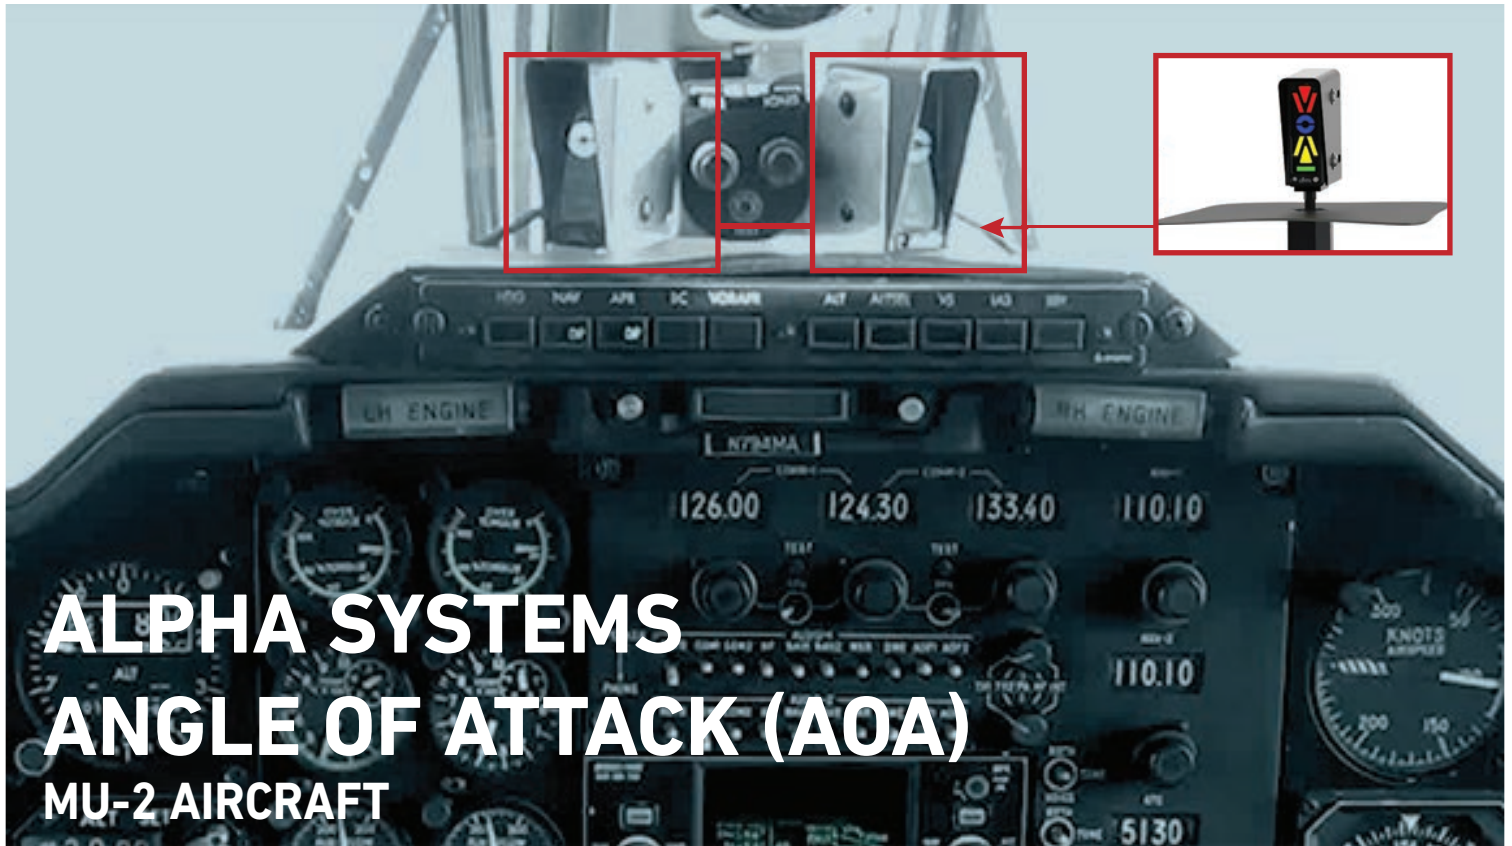

MOVE THE WORLD FORWARD

MITSUBISHI
HEAVY
INDUSTRIES
GROUP

SPECIAL PROMOTIONAL DISCOUNT

\$5,400*

(Regularly \$7,762.50)

Alpha Systems' Angle of Attack (AOA) system is available at a special discounted purchase price of \$5,400* (regularly \$7,762.50) at a domestic Mitsubishi MU-2 Authorized Service Center or the MU-2 Parts Center through **May 31, 2019**. Please contact a Mitsubishi MU-2 Authorized Service Center for more information.