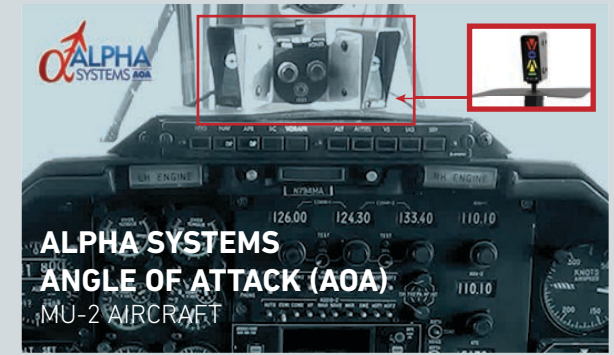

Limited supply!

MU-2 Aircraft - Safety Enhancement Systems **SPECIAL SALES PROMOTION**

The promotional purchase price is only available through a domestic Mitsubishi MU-2 Authorized Service Center or the MU-2 Parts Center while supplies last. Please contact a Mitsubishi MU-2 Authorized Service Center for more information.

Item Name	Promotional Purchase Price*	Webinar Promotional Purchase Price**
Alpha Systems' Angle of Attack	$4,500.00	$4,400.00
Voice Alerting System Kit	$4,400.00	$3,750.00
Ice Detector W/ Hardware Kit	$9,110.00	$8,500.00

Bundled Items	Bundled Promotional Purchase Price*
1. Voice Alerting System Kit 2. Ice Detector W/ Hardware Kit	$12,850.00
1. Alpha Systems' Angle of Attack 2. Voice Alerting System Kit 3. Ice Detector W/ Hardware Kit	$ 17,300.00

*The Promotional purchase price does not include any installation fees. Customers need to contact a Mitsubishi MU-2 Authorized Service Center for information about installation fees and requirements.

**Customers must provide a Mitsubishi MU-2 Authorized Service Center with a copy of their webinar "Certificate of Completion" to be eligible to purchase items at the Customer Discounted Webinar Purchase Price.

MITSUBISHI MU-2 AUTHORIZED SERVICE CENTERS

Carolina Turbine Support, Inc.
Tel: 888-222-7969
www.cts-mu2.com
mike@air1st.com

Intercontinental Jet Service Corp.
Tel: 800-349-6827
www.ijetservice.com
mark@icjetservice.com

Jet Air Corporation
Tel: 800-382-0250
www.jetairgroup.com
brianr@jetair.net