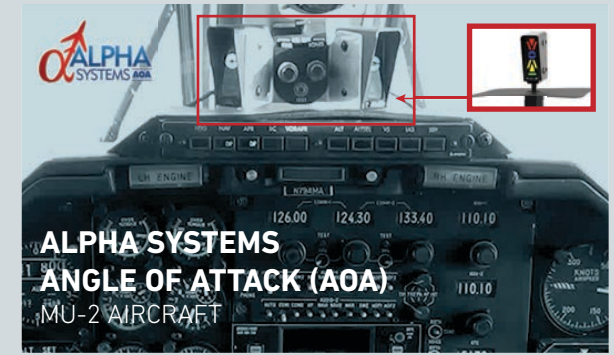

Limited supply!

MU-2 Aircraft - Safety Enhancement Systems **SPECIAL SALES PROMOTION**

The promotional purchase price is only available through a domestic Mitsubishi MU-2 Authorized Service Center or the MU-2 Parts Center while supplies last. Please contact a Mitsubishi MU-2 Authorized Service Center for more information.

Item Name	Promotional Purchase Price*	Webinar Promotional Purchase Price**	Bundled Items	Bundled Promotional Purchase Price*
Alpha Systems' Angle of Attack	$4,500.00	$4,400.00	1. Voice Alerting System Kit 2. Ice Detector W/ Hardware Kit	$12,850.00
Voice Alerting System Kit	$4,400.00	$3,750.00	1. Alpha Systems' Angle of Attack 2. Voice Alerting System Kit	$ 17,300.00
Ice Detector W/ Hardware Kit	$9,110.00	$8,500.00	3. Ice Detector W/ Hardware Kit	

*The Promotional purchase price does not include any installation fees. Customers need to contact a Mitsubishi MU-2 Authorized Service Center for information about installation fees and requirements.

**Customers must provide a Mitsubishi MU-2 Authorized Service Center with a copy of their webinar "Certificate of Completion" to be eligible to purchase items at the Customer Discounted Webinar Purchase Price.

MITSUBISHI MU-2 AUTHORIZED SERVICE CENTERS

Carolina Turbine Support, Inc.
Tel: 888-222-7969
www.cts-mu2.com
mike@air1st.com

Intercontinental Jet Service Corp.
Tel: 800-349-6827
www.ijetservice.com
mark@icjetservice.com

Jet Air Corporation
Tel: 800-382-0250
www.jetairgroup.com
brianr@jetair.net